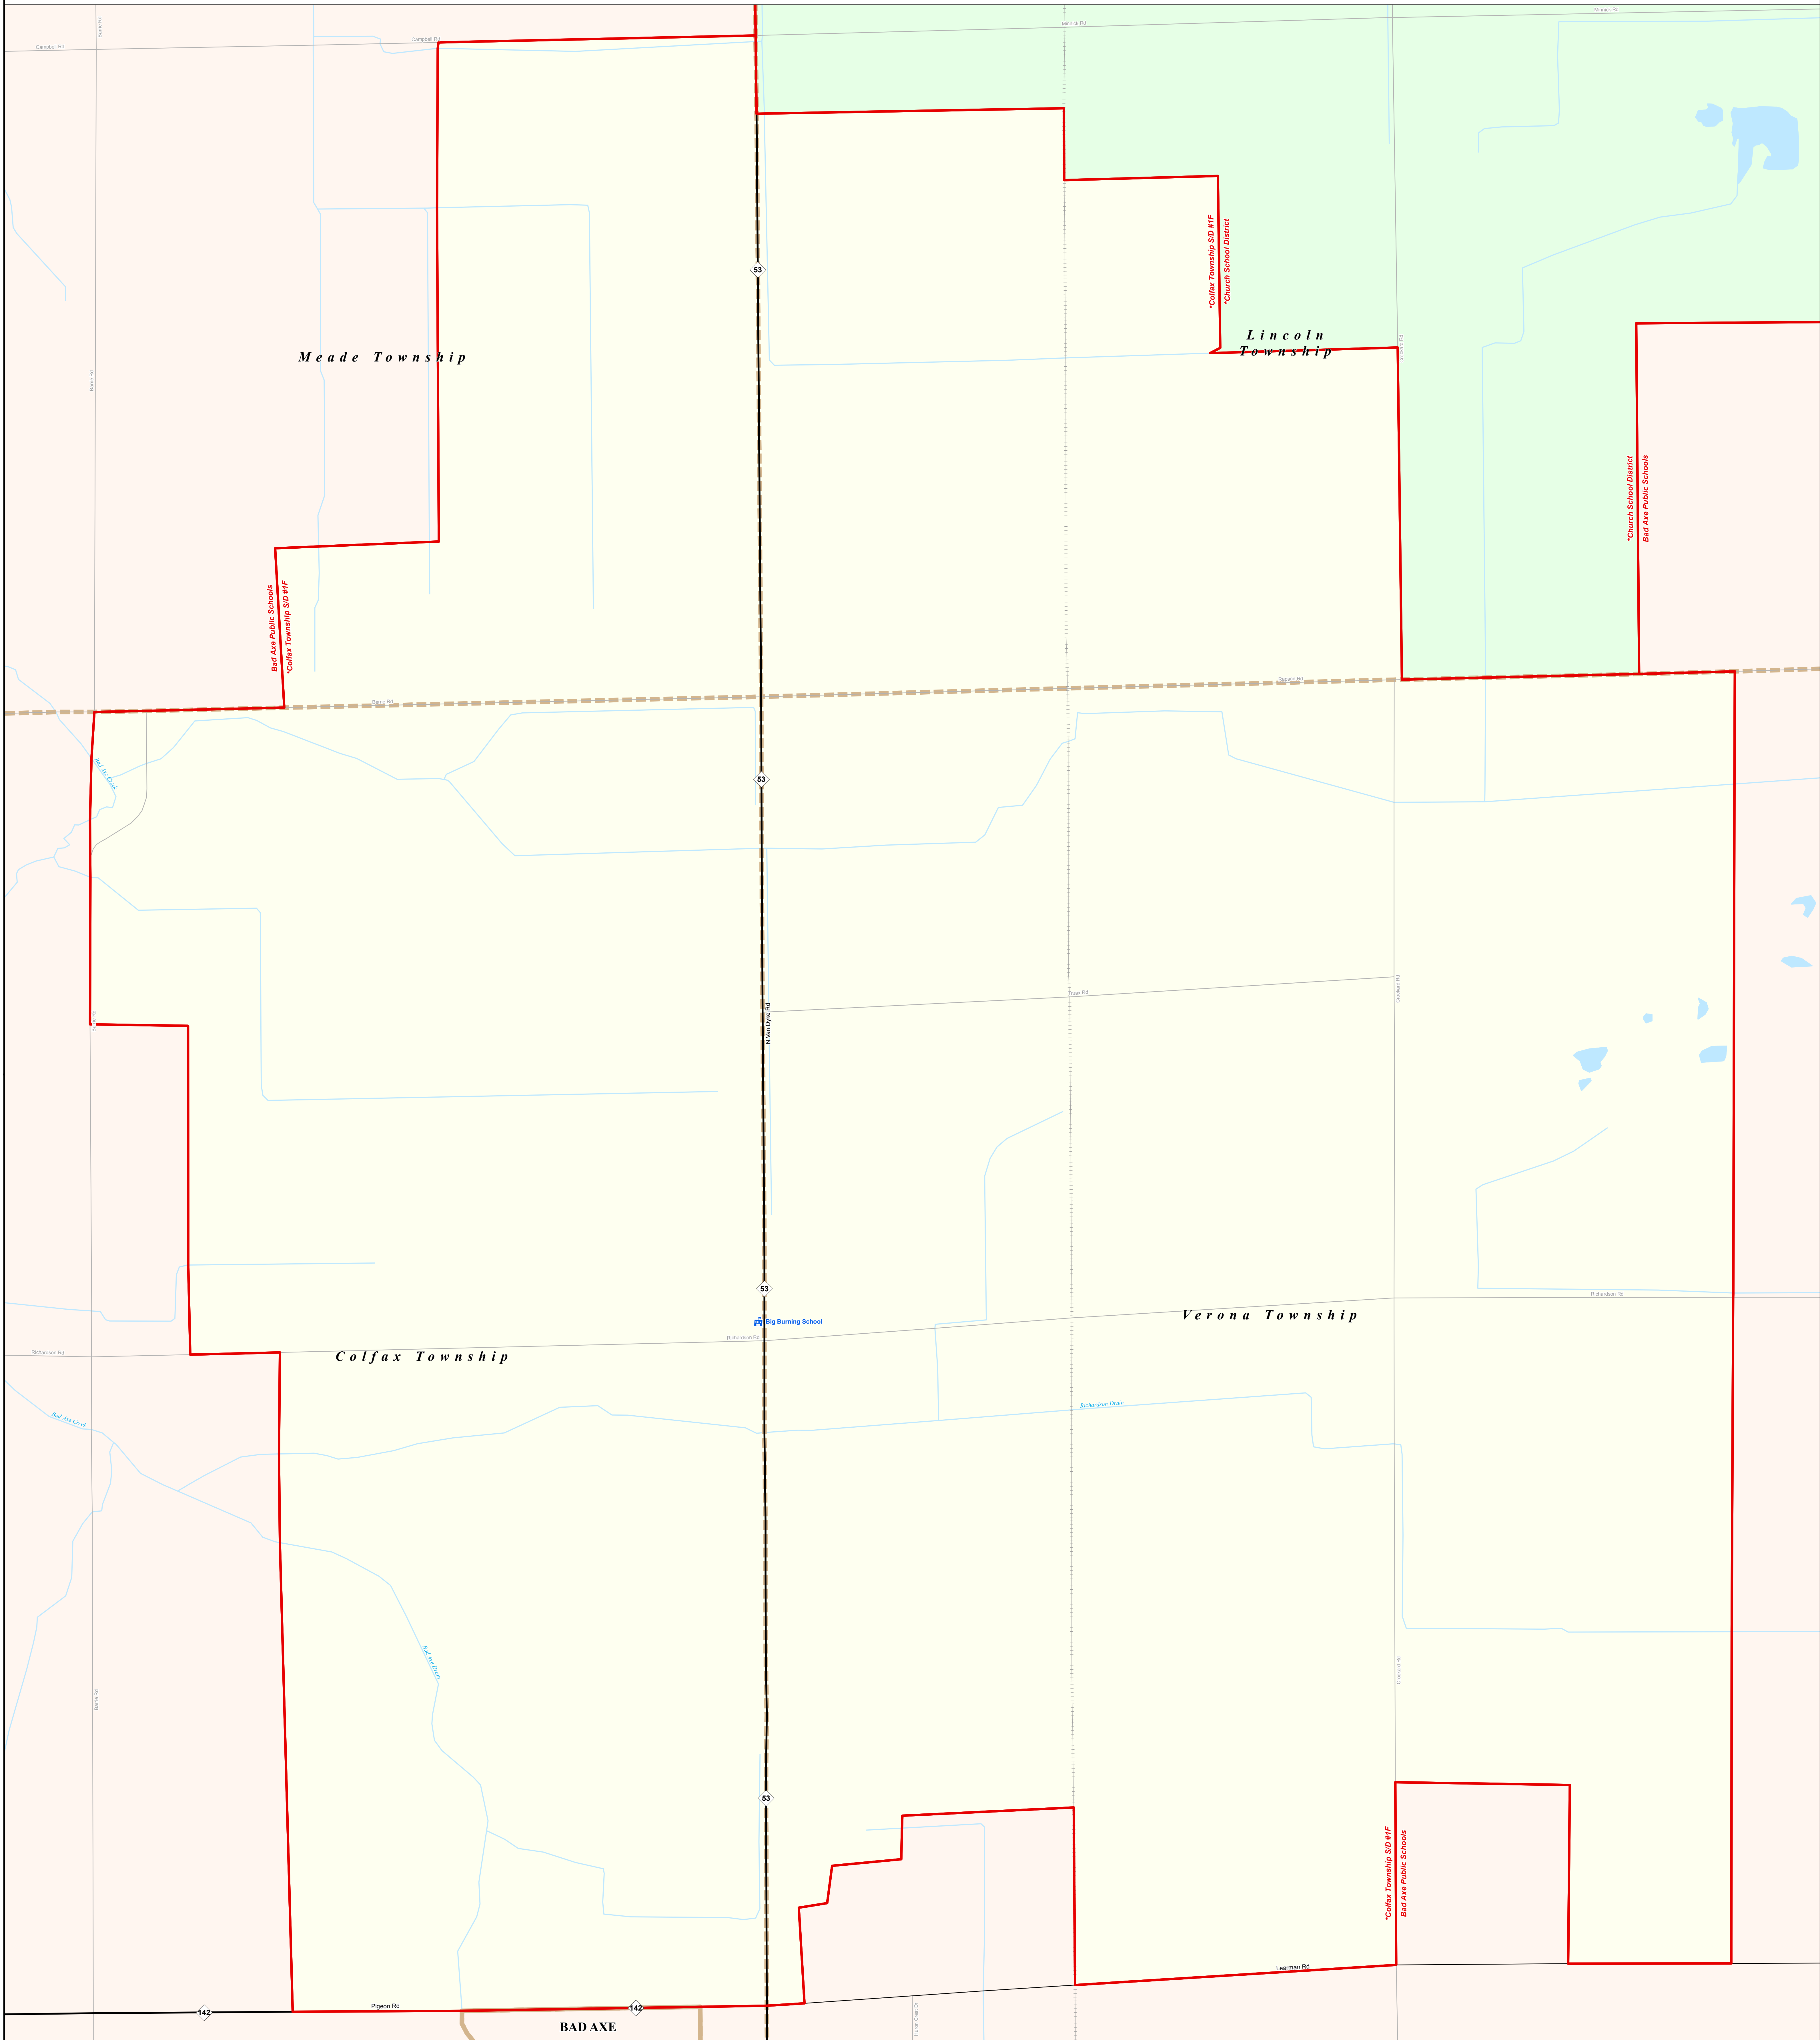

*COLFAX TOWNSHIP S/D #1F

Huron ISD

0 0.25 0.5 1 Miles

*Note: Non K-12 School Districts identified with Asterisk (*) in Name

11/14/13

Legend

School District	Unincorporated Place	Railroad
County	School	Water Feature
City	Freeway	River, Stream, or Drain
Township	Highway	
Village	Primary Road	
Census Designated Place	Local Road